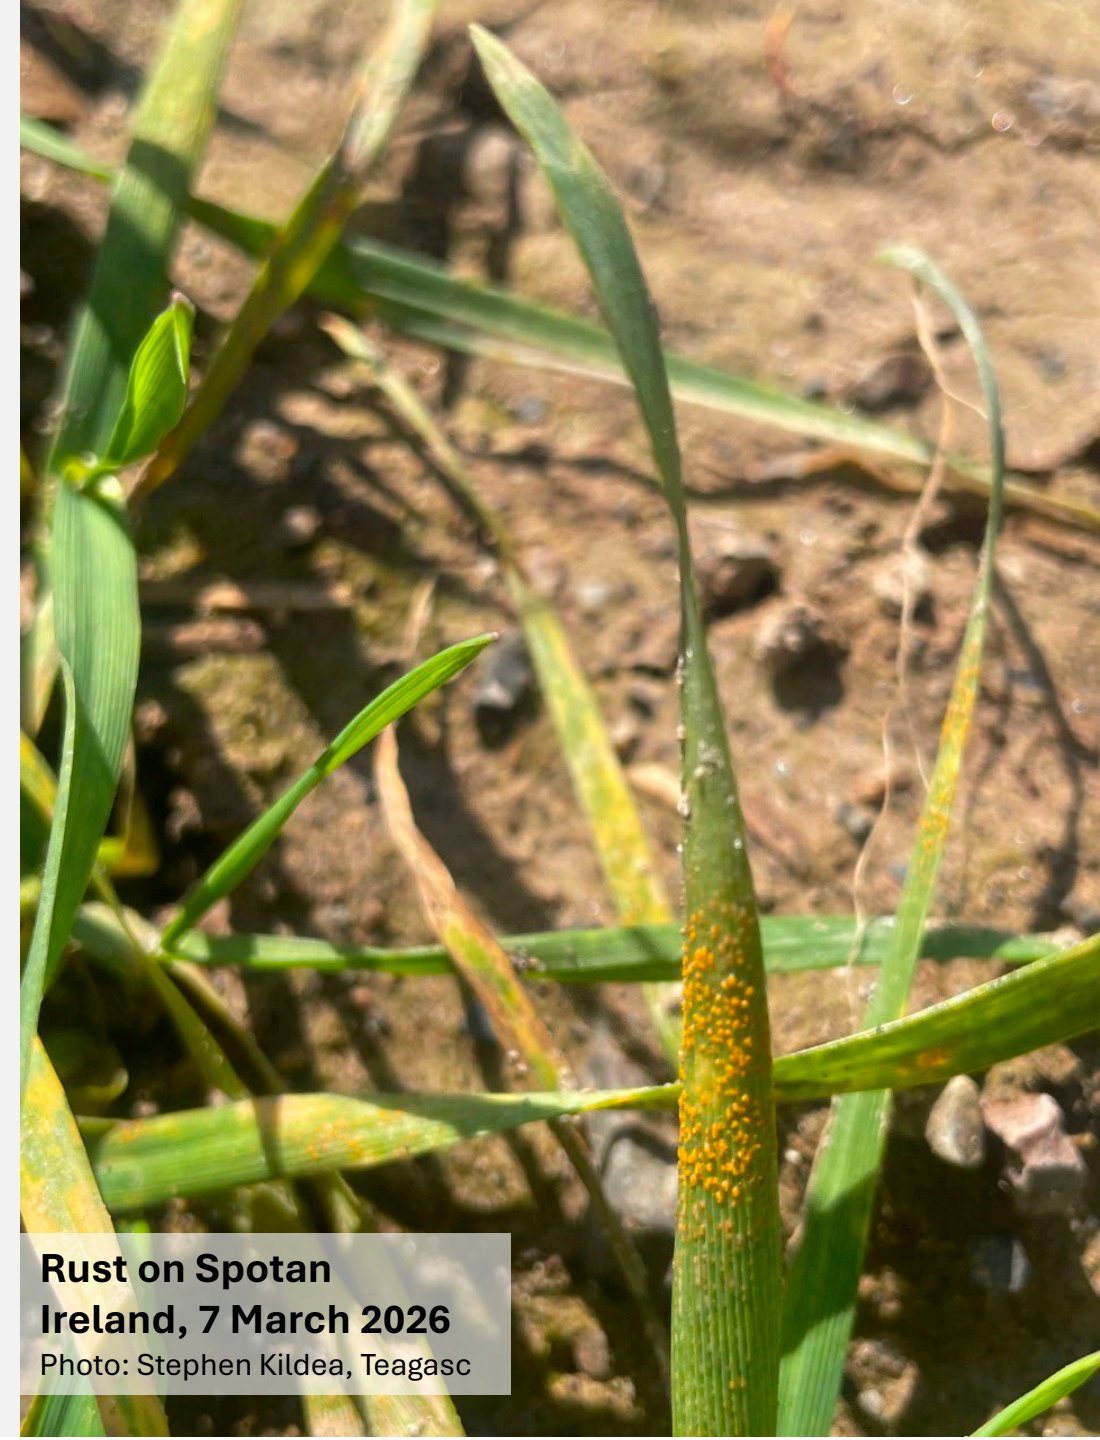

### What to do

- Report observations of **yellow rust, leaf rust, stem rust, or “no disease”** using the Wheat Rust Survey crowdsourcing app: <https://arcg.is/nn5r40>
- Provide: location name, cultivar name, growth stage, field type, disease score, and a photo using the App.

### Why

- Track whether cultivars are affected by rust disease or remain healthy.
- In case you detect yellow rust on a Yr15-variety this may indicate a medium to high risk situation.

### Results

- View uploaded observations from the App on the Wheat Rust Dashboard: <https://arcg.is/14yKb01>
- Incoming samples from the VSCU network will be tested and reported without delay.
- Alerts will be published on GRRRC, IPMorama, and regional agricultural knowledge websites.

***Help protect Europe’s wheat – your observations matter!***

**Rust on Spotan  
Ireland, 7 March 2026**

Photo: Stephen Kildea, Teagasc